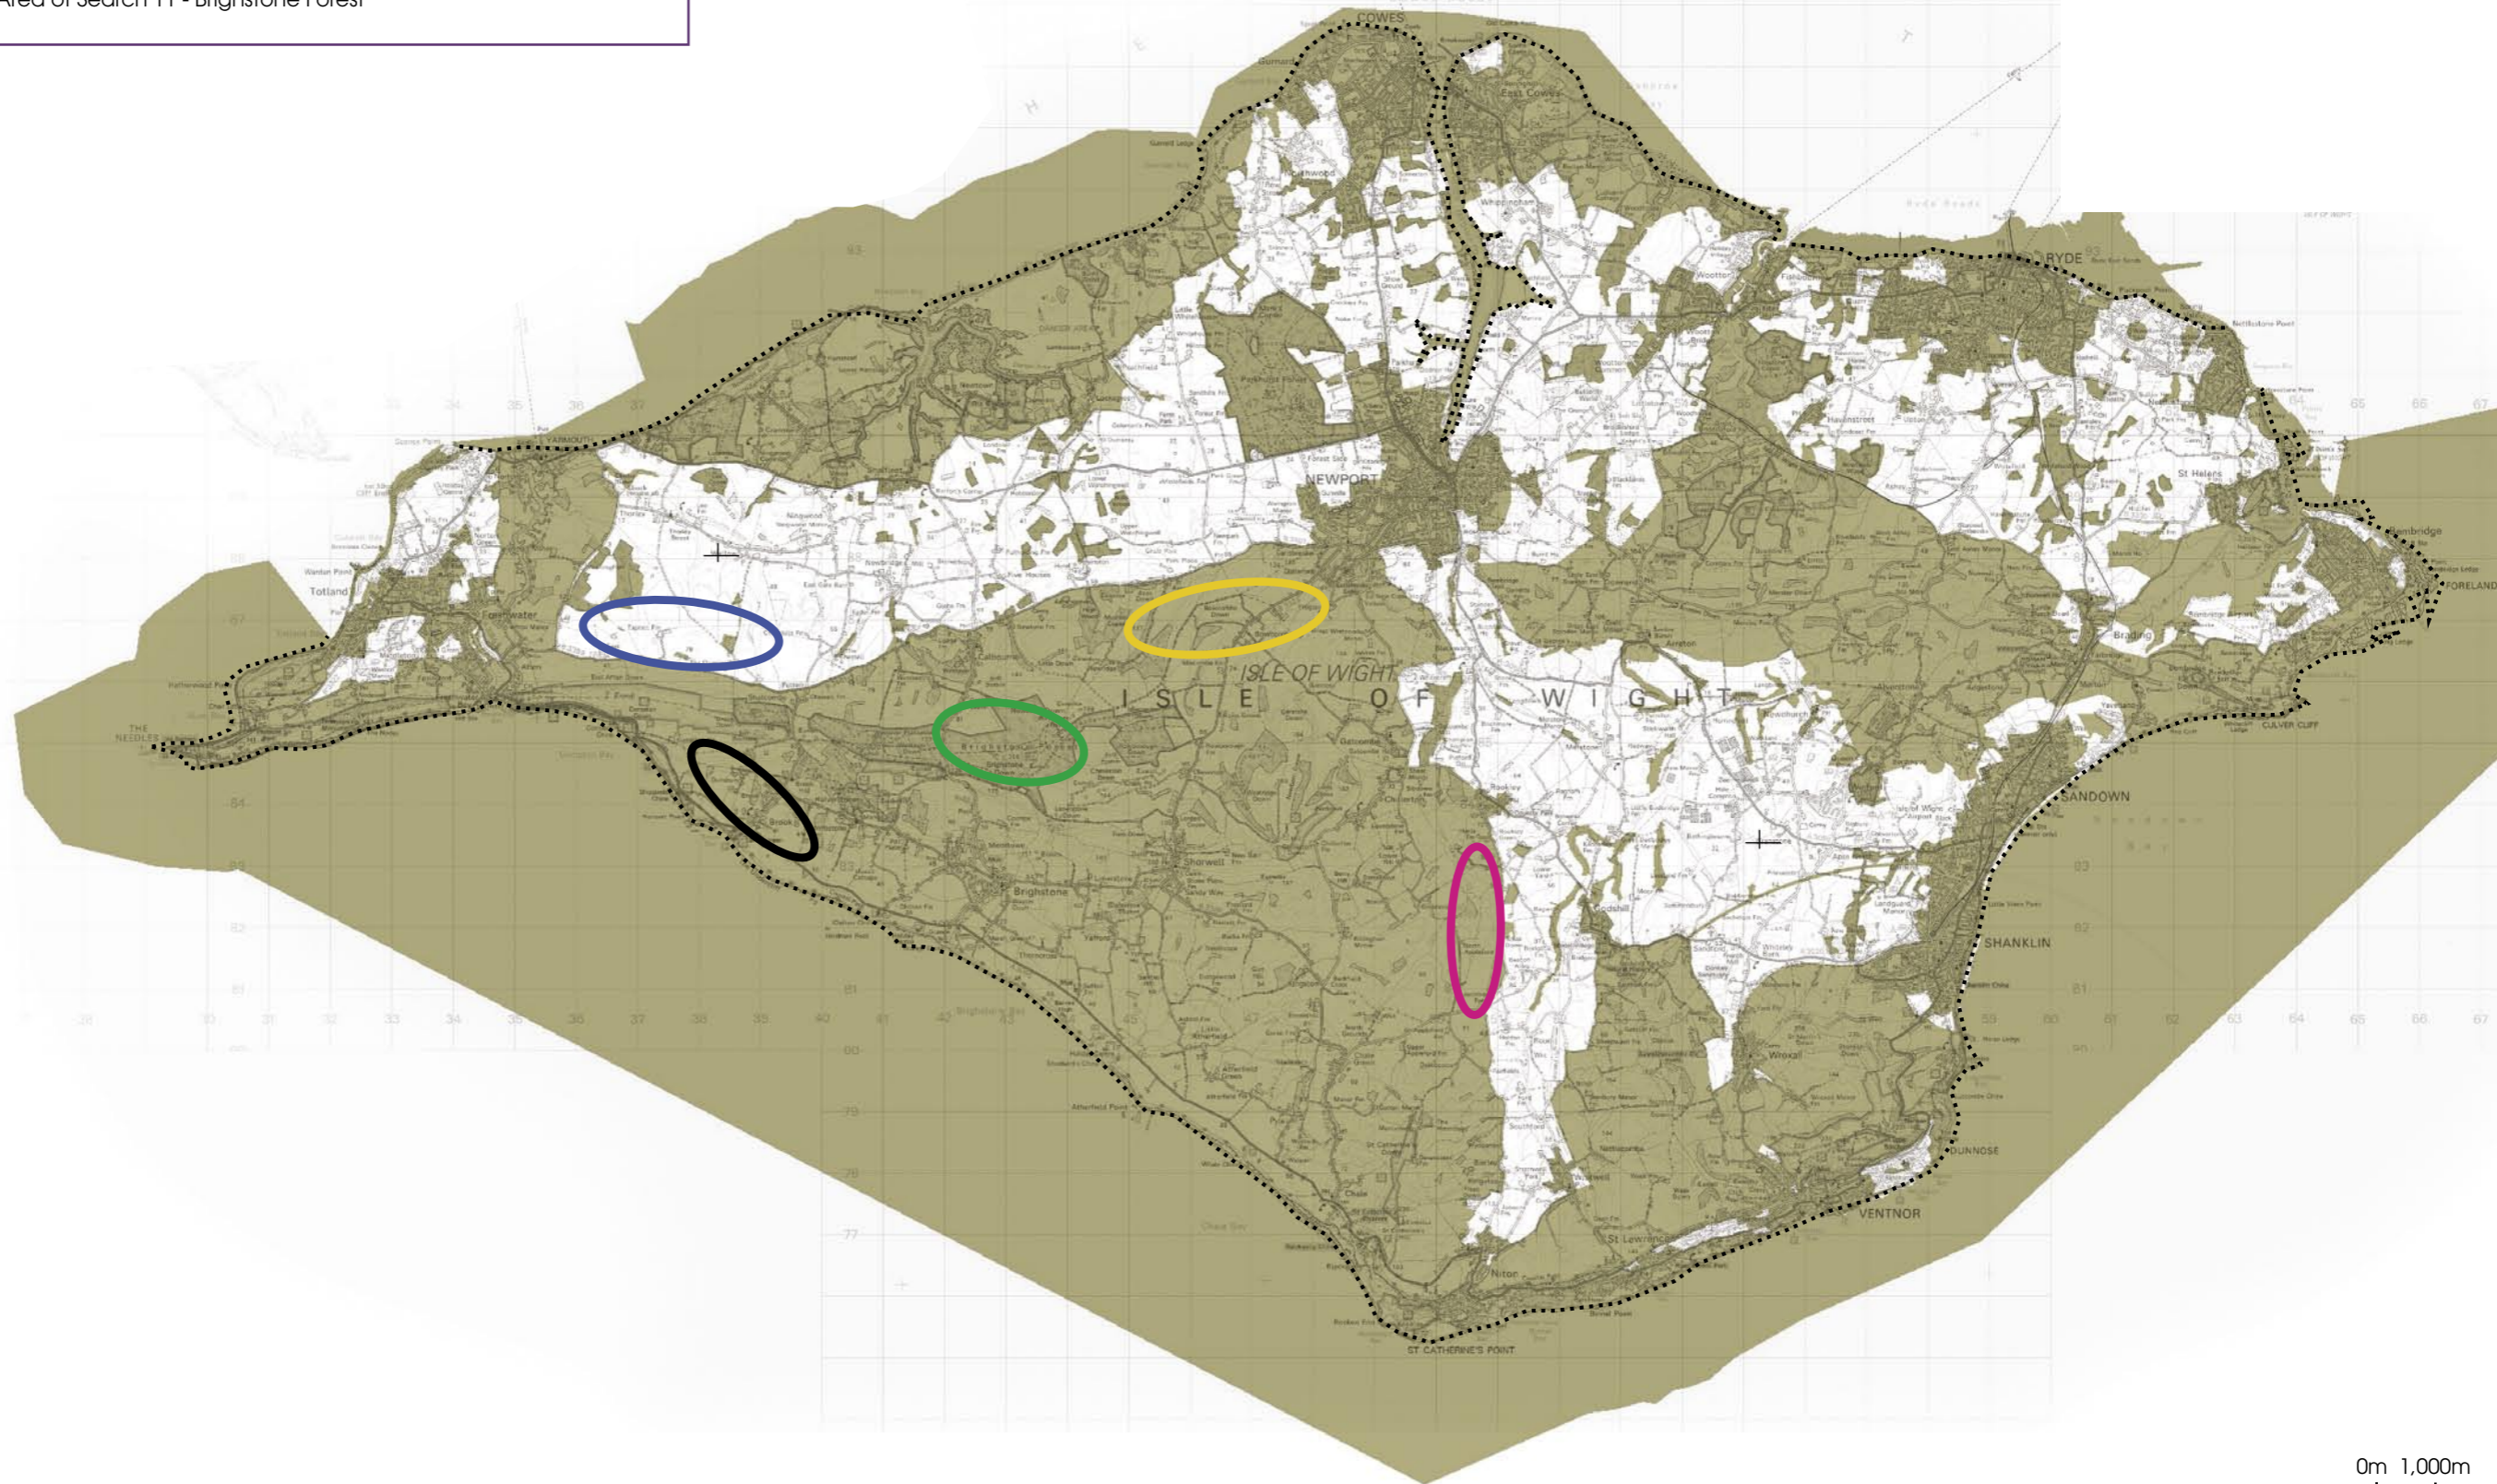

- Area of Search 7 - West - Central Wight
- Area of Search 8 - Bleak Down near Godshill
- Area of Search 9 - Land North of Military Road at Brook
- Area of Search 10 - Bowcombe Down / Rowridge west of Newport
- Area of Search 11 - Brighstone Forest

Site Number	Site name	Site size	Suitable wind resource	Not on National Trust or R Forestry Commission land	Not within nature conservation designation	No within AONB or heritage coast	Greater than 500m from urban settlement	Not affecting known archaeological sites	Not affecting national trails/picnic sites/view points	Not affecting conservation areas or historic parks and gardens	Proximity to electricity grid / ease of connection	Good road access	Extent of potential visual effect	Landscape character
7	West - central Isle of Wight	■	■	■	▣	■	■	■	▣	■	■	■	▣	■
8	Bleak Down	■	▣	■	▣	□	■	■	▣	■	▣	▣	▣	□
10	Bowcombe Down/ Rowridge	■	■	■	■	□	■	■	▣	■	■	■	□	▣

Meets Criterion

Partially meets criterion

Does not meet criterion