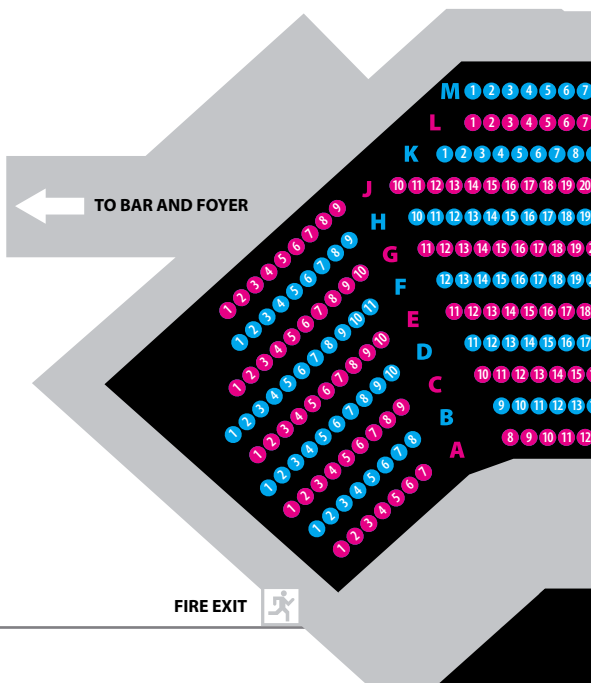

Tickets and booking

Tickets can be reserved for most shows with full payment. Please enquire at the box office when you want to book. We accept payment by cash, credit or debit card, or by cheque – payable to Medina Theatre. Tickets may not be exchanged unless arrangements have been made with the box office prior to the performance date.

Refunds are not permitted unless the show is sold out and the box office can re-sell tickets. Refunds will be subject to a ten per cent administration charge.

Online bookings

You can book many of the shows at Medina Theatre online. To see if a show is available for on-line booking, visit www.medinatheatre.co.uk and follow the link. Please note online bookings are subject to a fixed £1 fee.

Concessions

Concessionary ticket prices are available for performances where stated. You are required to prove your entitlement to concessionary tickets.