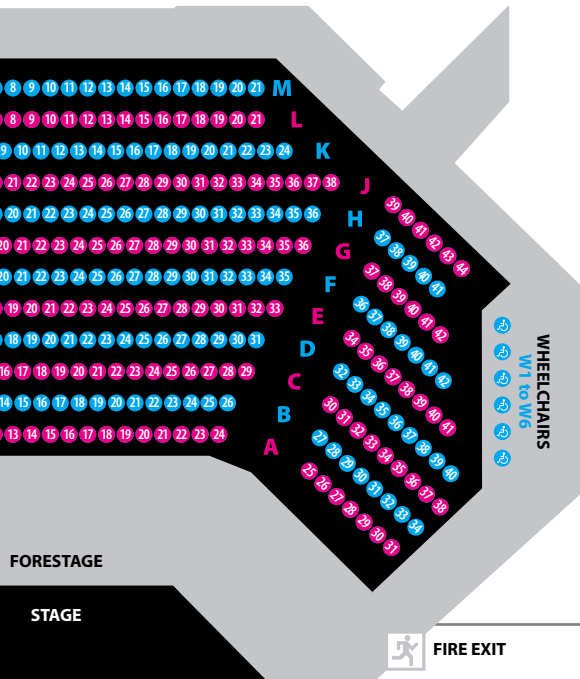

What's on

Would you like to keep up-to-date with events at Medina Theatre? If you'd like a copy of our quarterly programme, please ask the box office to include you on our email list. As well as the programme, we can send you occasional information on special offers.

You can also find out more about Medina Theatre events and book online at medinatheatre.co.uk

Facilities for the disabled

A designated wheelchair area is situated on the left hand side of the auditorium. There is level access through to the theatre and an induction loop is installed for the hard of hearing. Wheelchair spaces are limited and must be booked in advance. Please advise the box office of any special requirements when booking.

Performance finish times

Many factors can affect the finish time of a performance, including late starts, over-running and encores. If you wish to know the finish time of a performance, please contact the box office on the day, and every effort will be made to give an accurate finish time.

FIRE EXIT