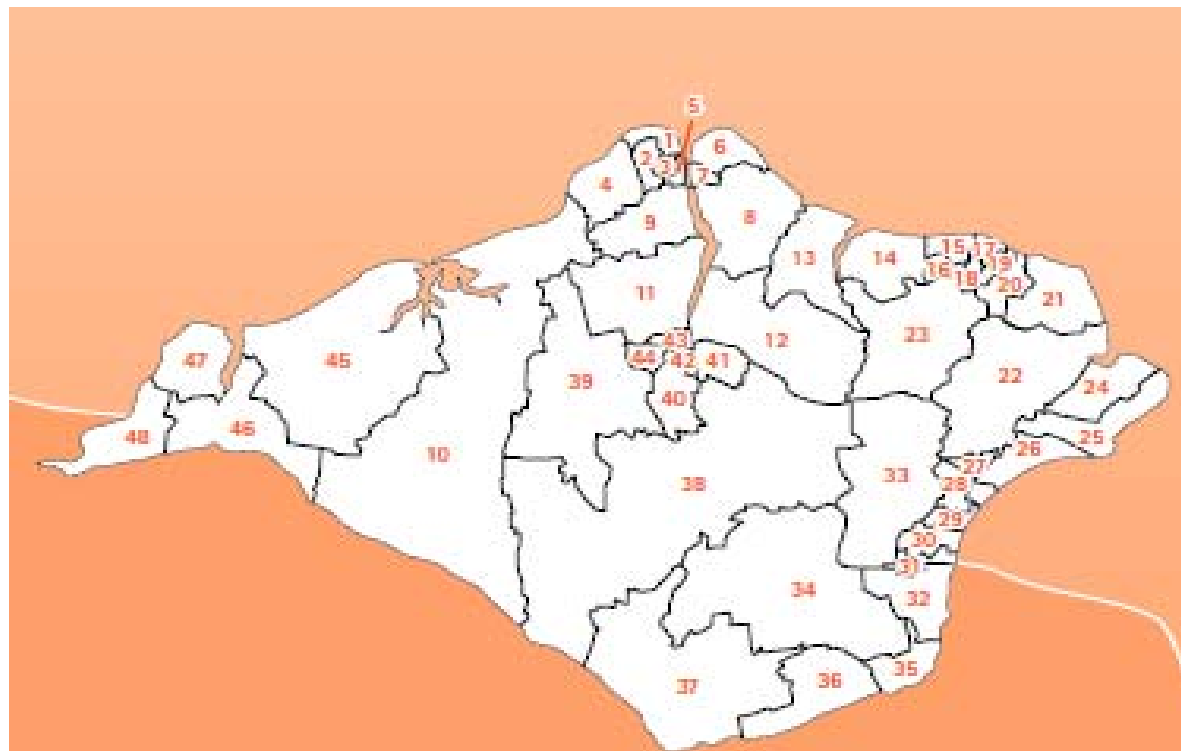

Existing Electoral Divisions of the Isle of Wight Council

- | | | | |
|----|-------------------------|----|-------------------------|
| 1 | Cowes Castle East | 25 | Bembridge South |
| 2 | Cowes Castle West | 26 | Sandown North |
| 3 | Cowes Central | 27 | Sandown South |
| 4 | Gurnard | 28 | Lake North |
| 5 | Cowes Medina | 29 | Lake South |
| 6 | East Cowes North | 30 | Shanklin North |
| 7 | East Cowes South | 31 | Shanklin Central |
| 8 | Osborne | 32 | Shanklin South |
| 9 | Northwood | 33 | Newchurch |
| 10 | Brightstone & Calbourne | 34 | Wroxall & Godshell |
| 11 | Parkhurst | 35 | Ventnor East |
| 12 | Fairlee | 36 | Ventnor West |
| 13 | Wootton | 37 | Chale, Niton & Whitwell |
| 14 | Binstead | 38 | Central Rural |
| 15 | Ryde North West | 39 | Carisbrooke West |
| 16 | Ryde South West | 40 | Mount Joy |
| 17 | Ryde North East | 41 | Pan |
| 18 | Ryde South East | 42 | Newport South |
| 19 | St Johns West | 43 | Newport North |
| 20 | St Johns East | 44 | Carisbrooke East |
| 21 | Seaview & Nettlestone | 45 | Shalfleet & Yarmouth |
| 22 | Brading & St Helens | 46 | Freshwater Afton |
| 23 | Ashey | 47 | Freshwater Norton |
| 24 | Bembridge North | 48 | Totland |