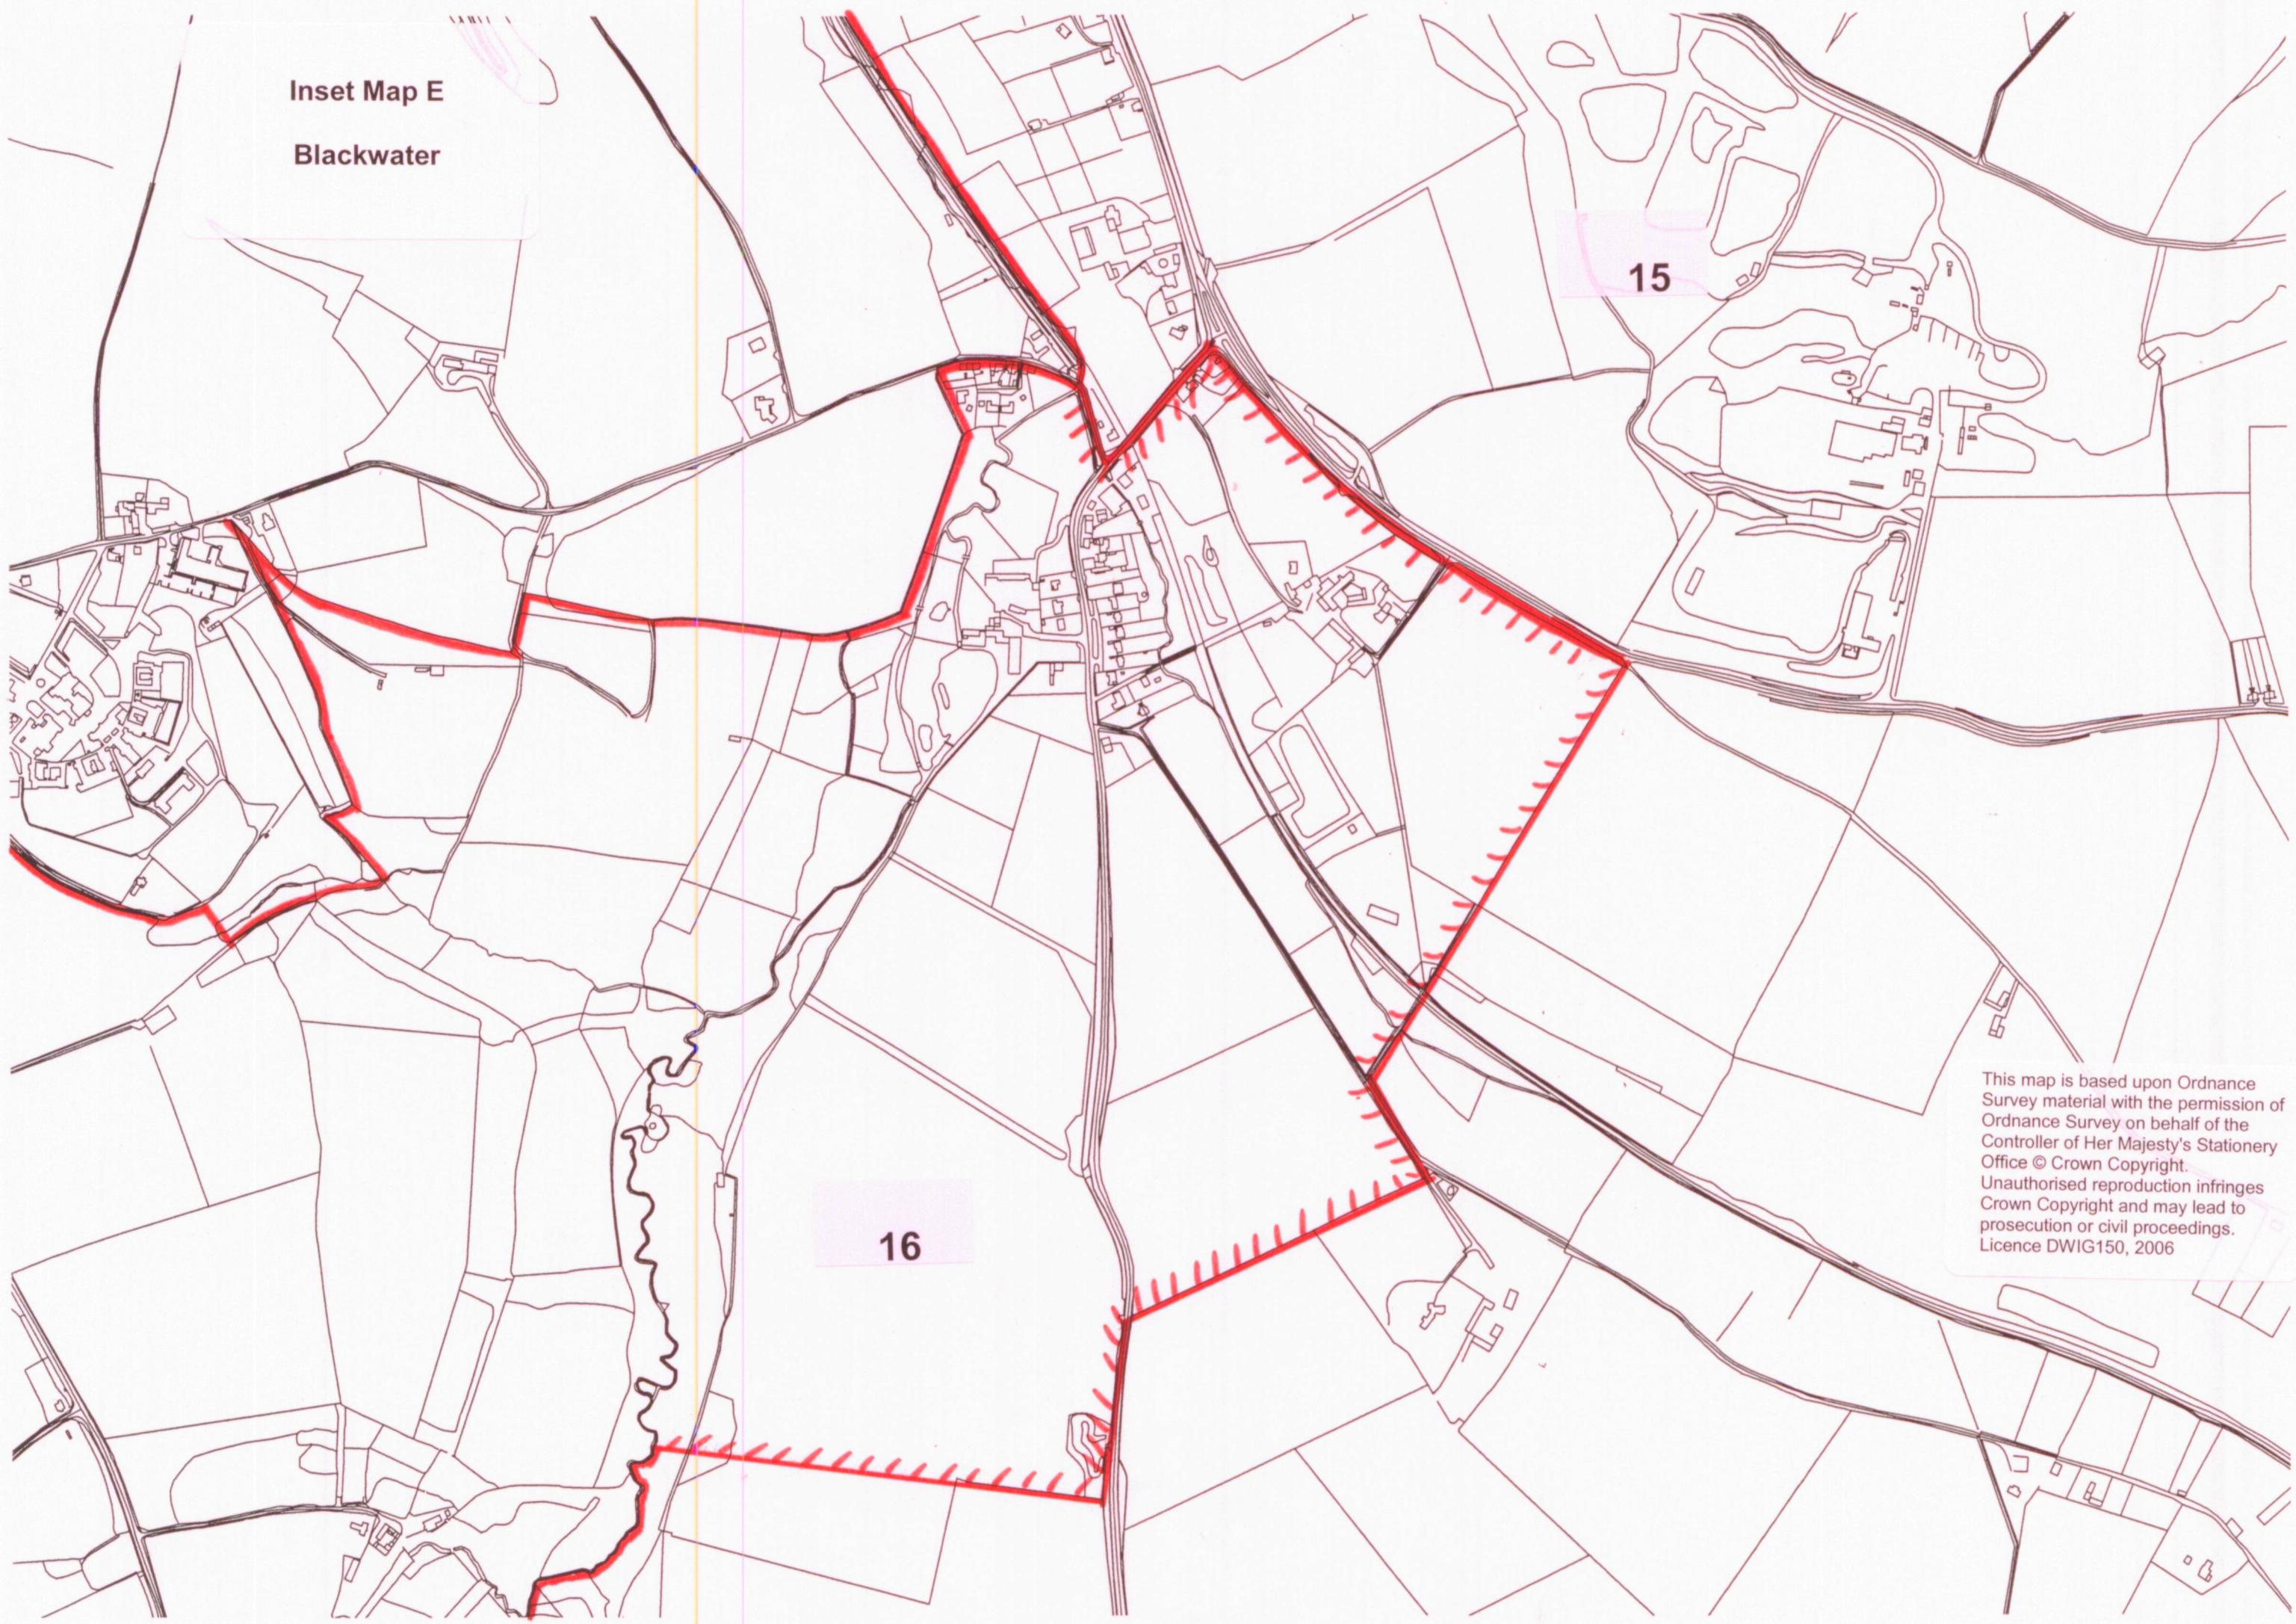

Inset Map E
Blackwater

15

16

This map is based upon Ordnance Survey material with the permission of Ordnance Survey on behalf of the Controller of Her Majesty's Stationery Office © Crown Copyright. Unauthorised reproduction infringes Crown Copyright and may lead to prosecution or civil proceedings. Licence DWIG150, 2006