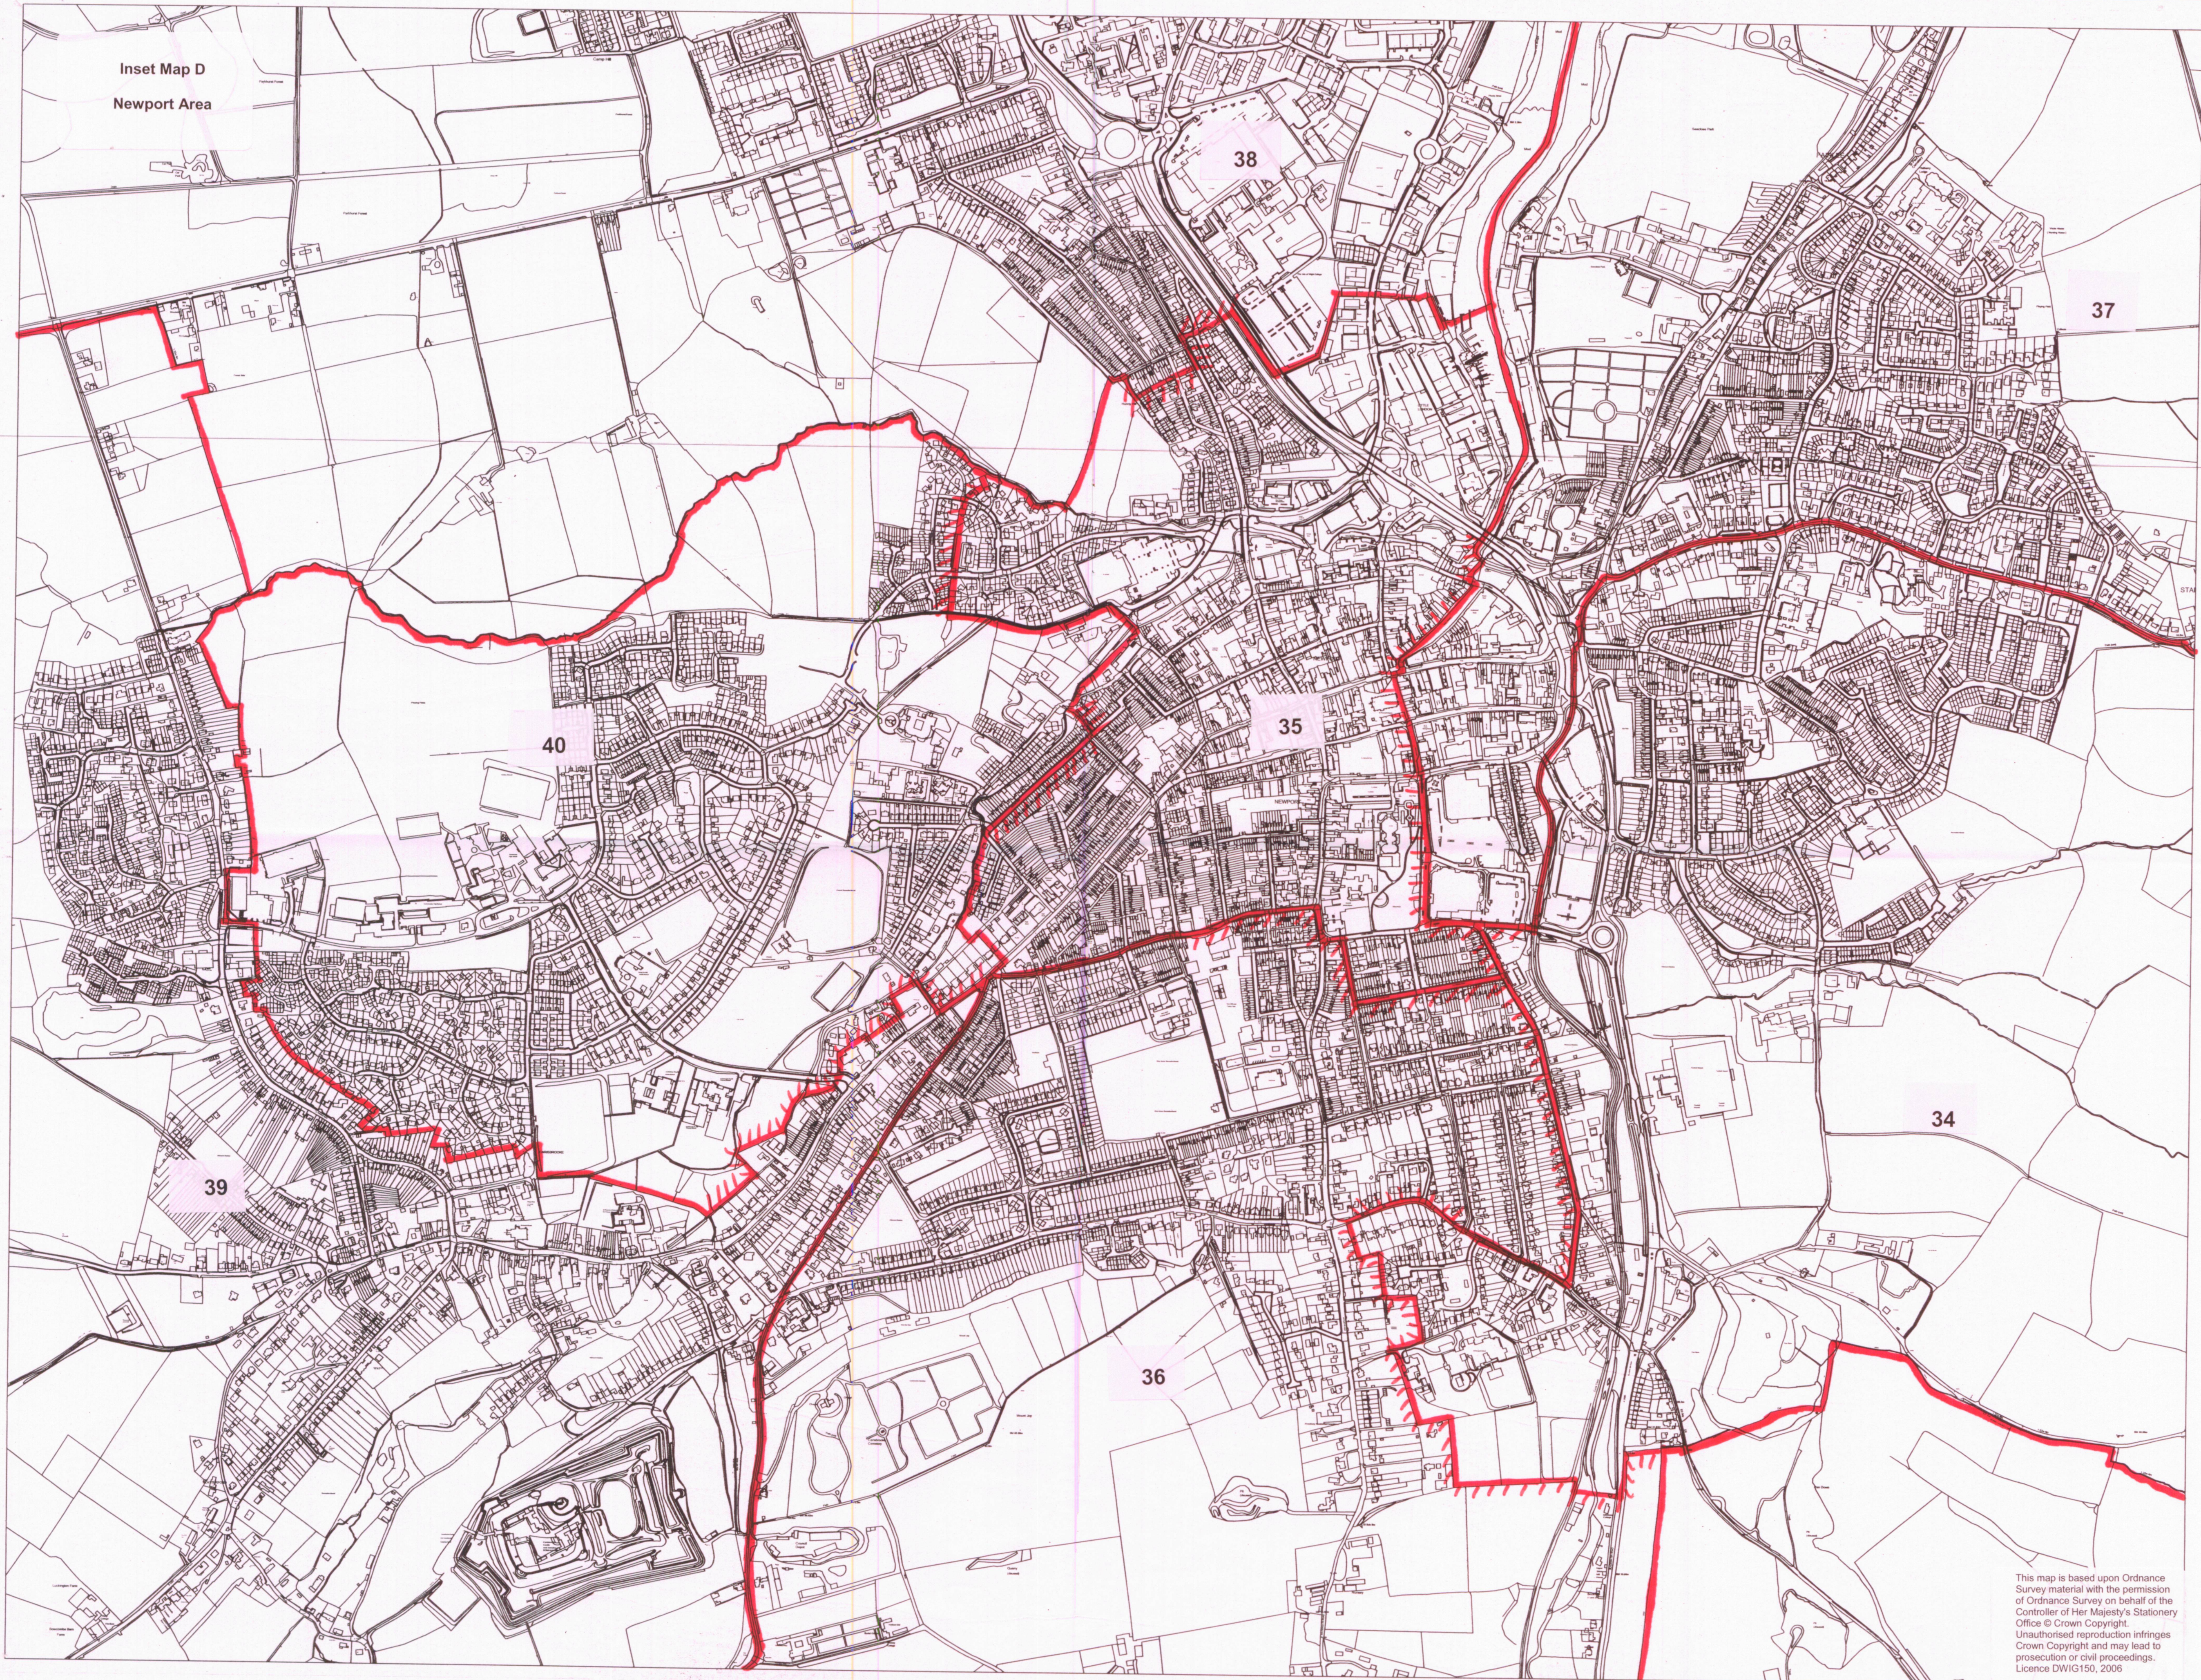

Inset Map D
Newport Area