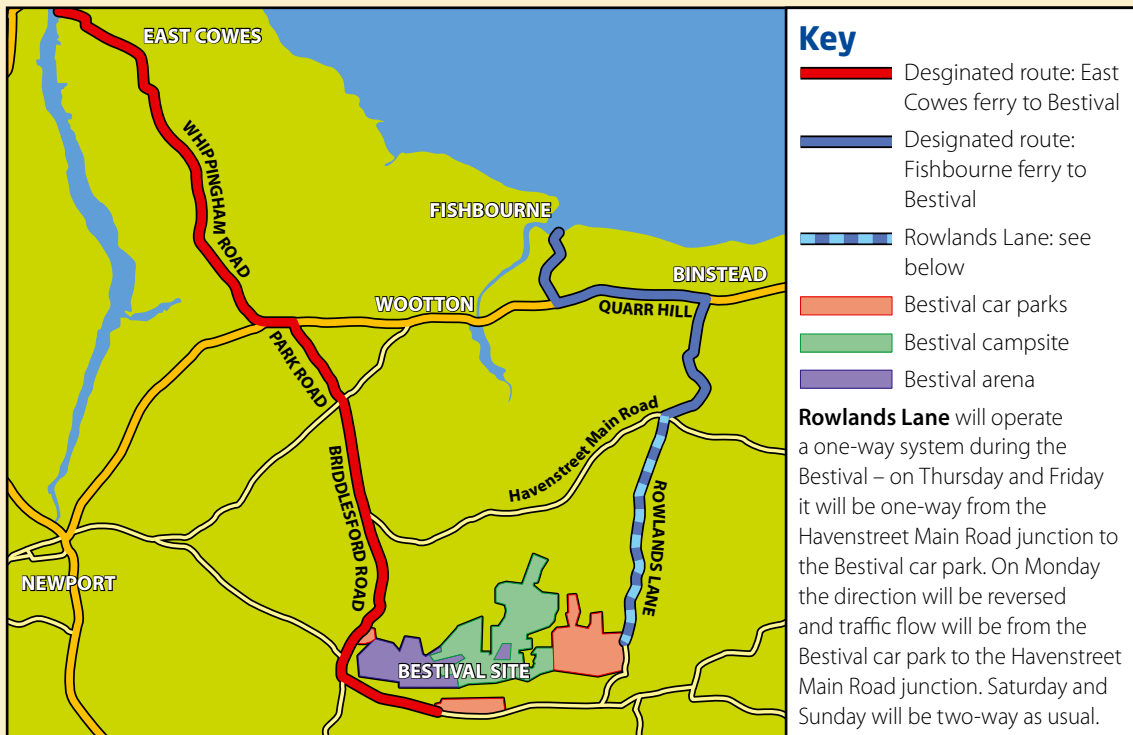

# Bestival traffic - resident information

This map shows the designated routes for Bestival traffic between the East Cowes and Fishbourne ferry terminals and the event site at Robin Hill.

These routes will be very busy on Thursday 6, Friday 7 and Monday 10 September, so residents are advised to plan

their journeys to avoid these routes if possible, in particular the Robin Hill roundabout and Hare and Hounds junctions. Highway officers will be patrolling designated routes and surrounding areas to marshal traffic and provide advice as necessary.

Vehicles illegally parked on roads designated and signed as 'clearways' will be towed away to assist in the free flow of traffic.

For travel updates, visit [www.iwight.com](http://www.iwight.com), follow us on twitter @iwight, like us on Facebook – *Isle of Wight Service Updates* or check local media.