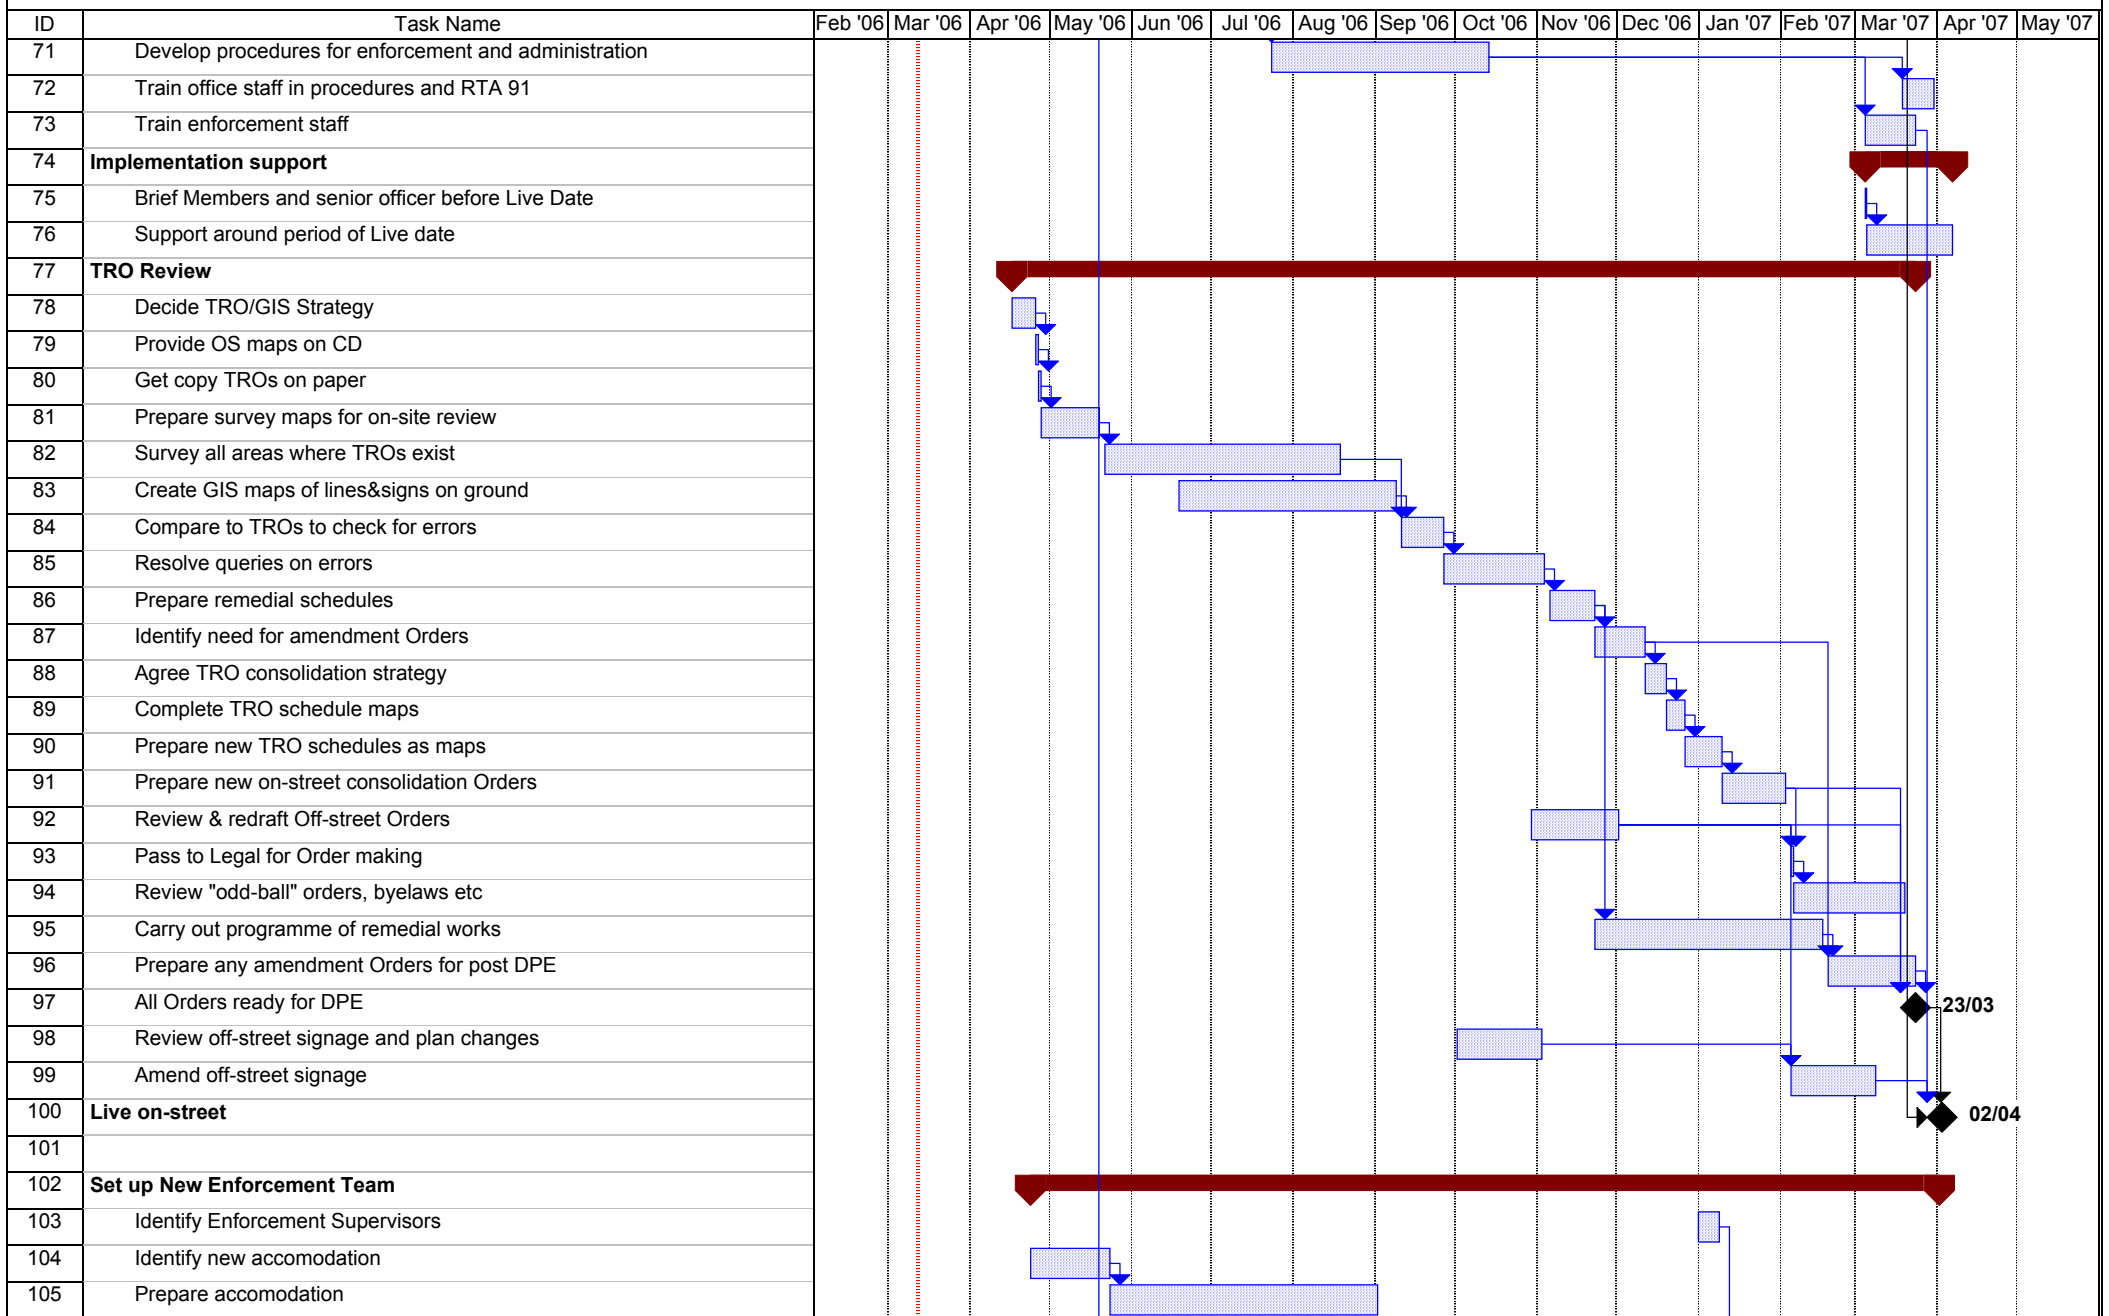

ISLE OF WIGHT COUNCIL - IMPLEMENTATION OF DECRIMINALISED PARKING ENFORCEMENT

ISLE OF WIGHT COUNCIL - IMPLEMENTATION OF DECRIMINALISED PARKING ENFORCEMENT

ISLE OF WIGHT COUNCIL - IMPLEMENTATION OF DECRIMINALISED PARKING ENFORCEMENT

ISLE OF WIGHT COUNCIL - IMPLEMENTATION OF DECRIMINALISED PARKING ENFORCEMENT

ISLE OF WIGHT COUNCIL - IMPLEMENTATION OF DECRIMINALISED PARKING ENFORCEMENT