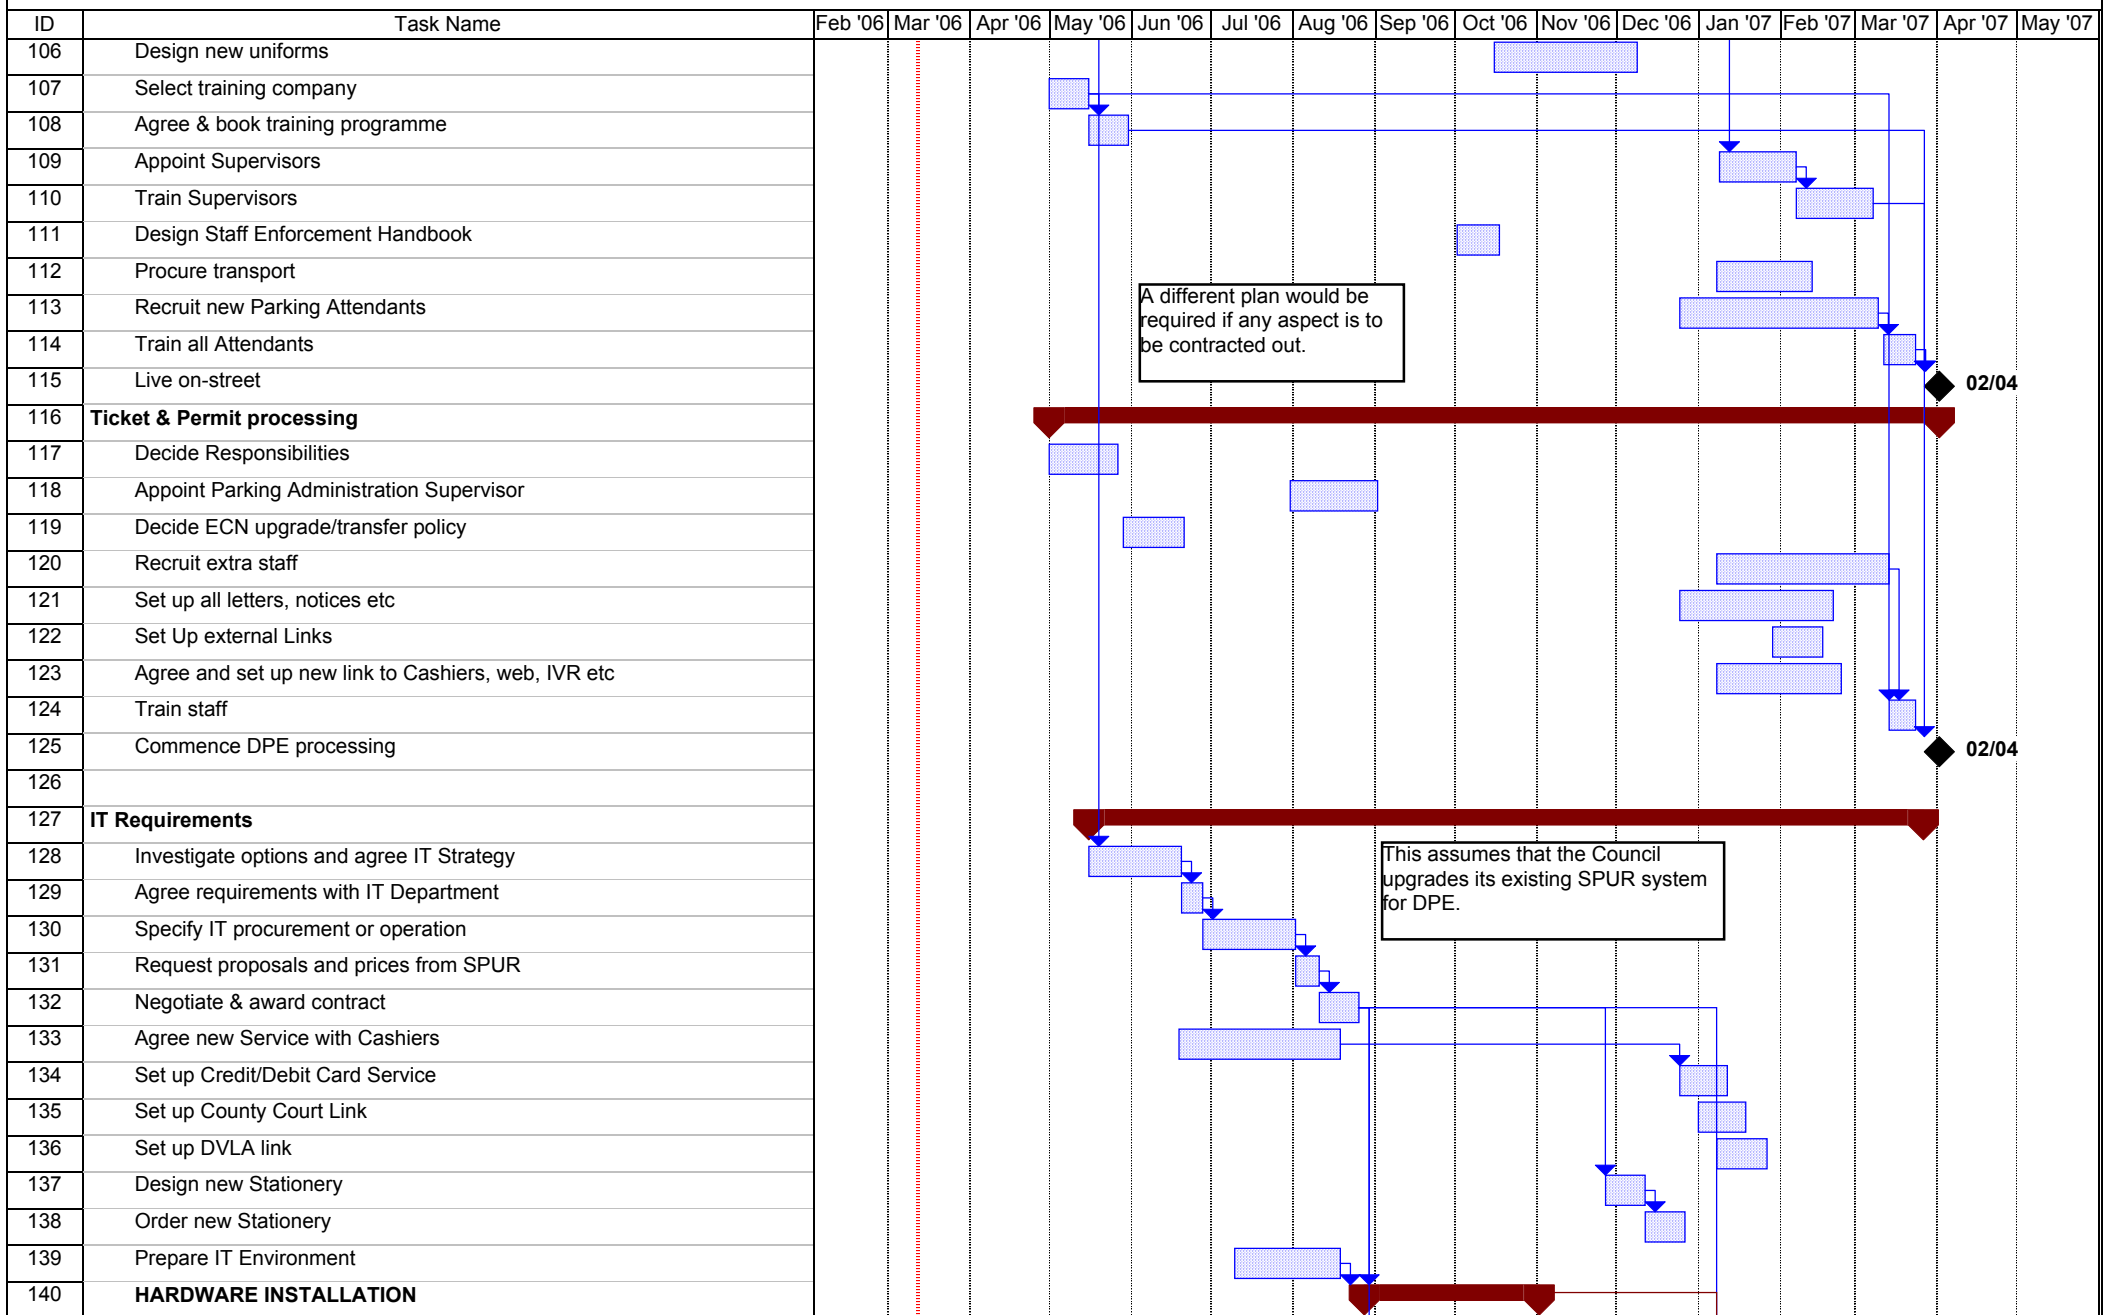

ISLE OF WIGHT COUNCIL - IMPLEMENTATION OF DECRIMINALISED PARKING ENFORCEMENT

ISLE OF WIGHT COUNCIL - IMPLEMENTATION OF DECRIMINALISED PARKING ENFORCEMENT

ISLE OF WIGHT COUNCIL - IMPLEMENTATION OF DECRIMINALISED PARKING ENFORCEMENT

ISLE OF WIGHT COUNCIL - IMPLEMENTATION OF DECRIMINALISED PARKING ENFORCEMENT

ISLE OF WIGHT COUNCIL - IMPLEMENTATION OF DECRIMINALISED PARKING ENFORCEMENT