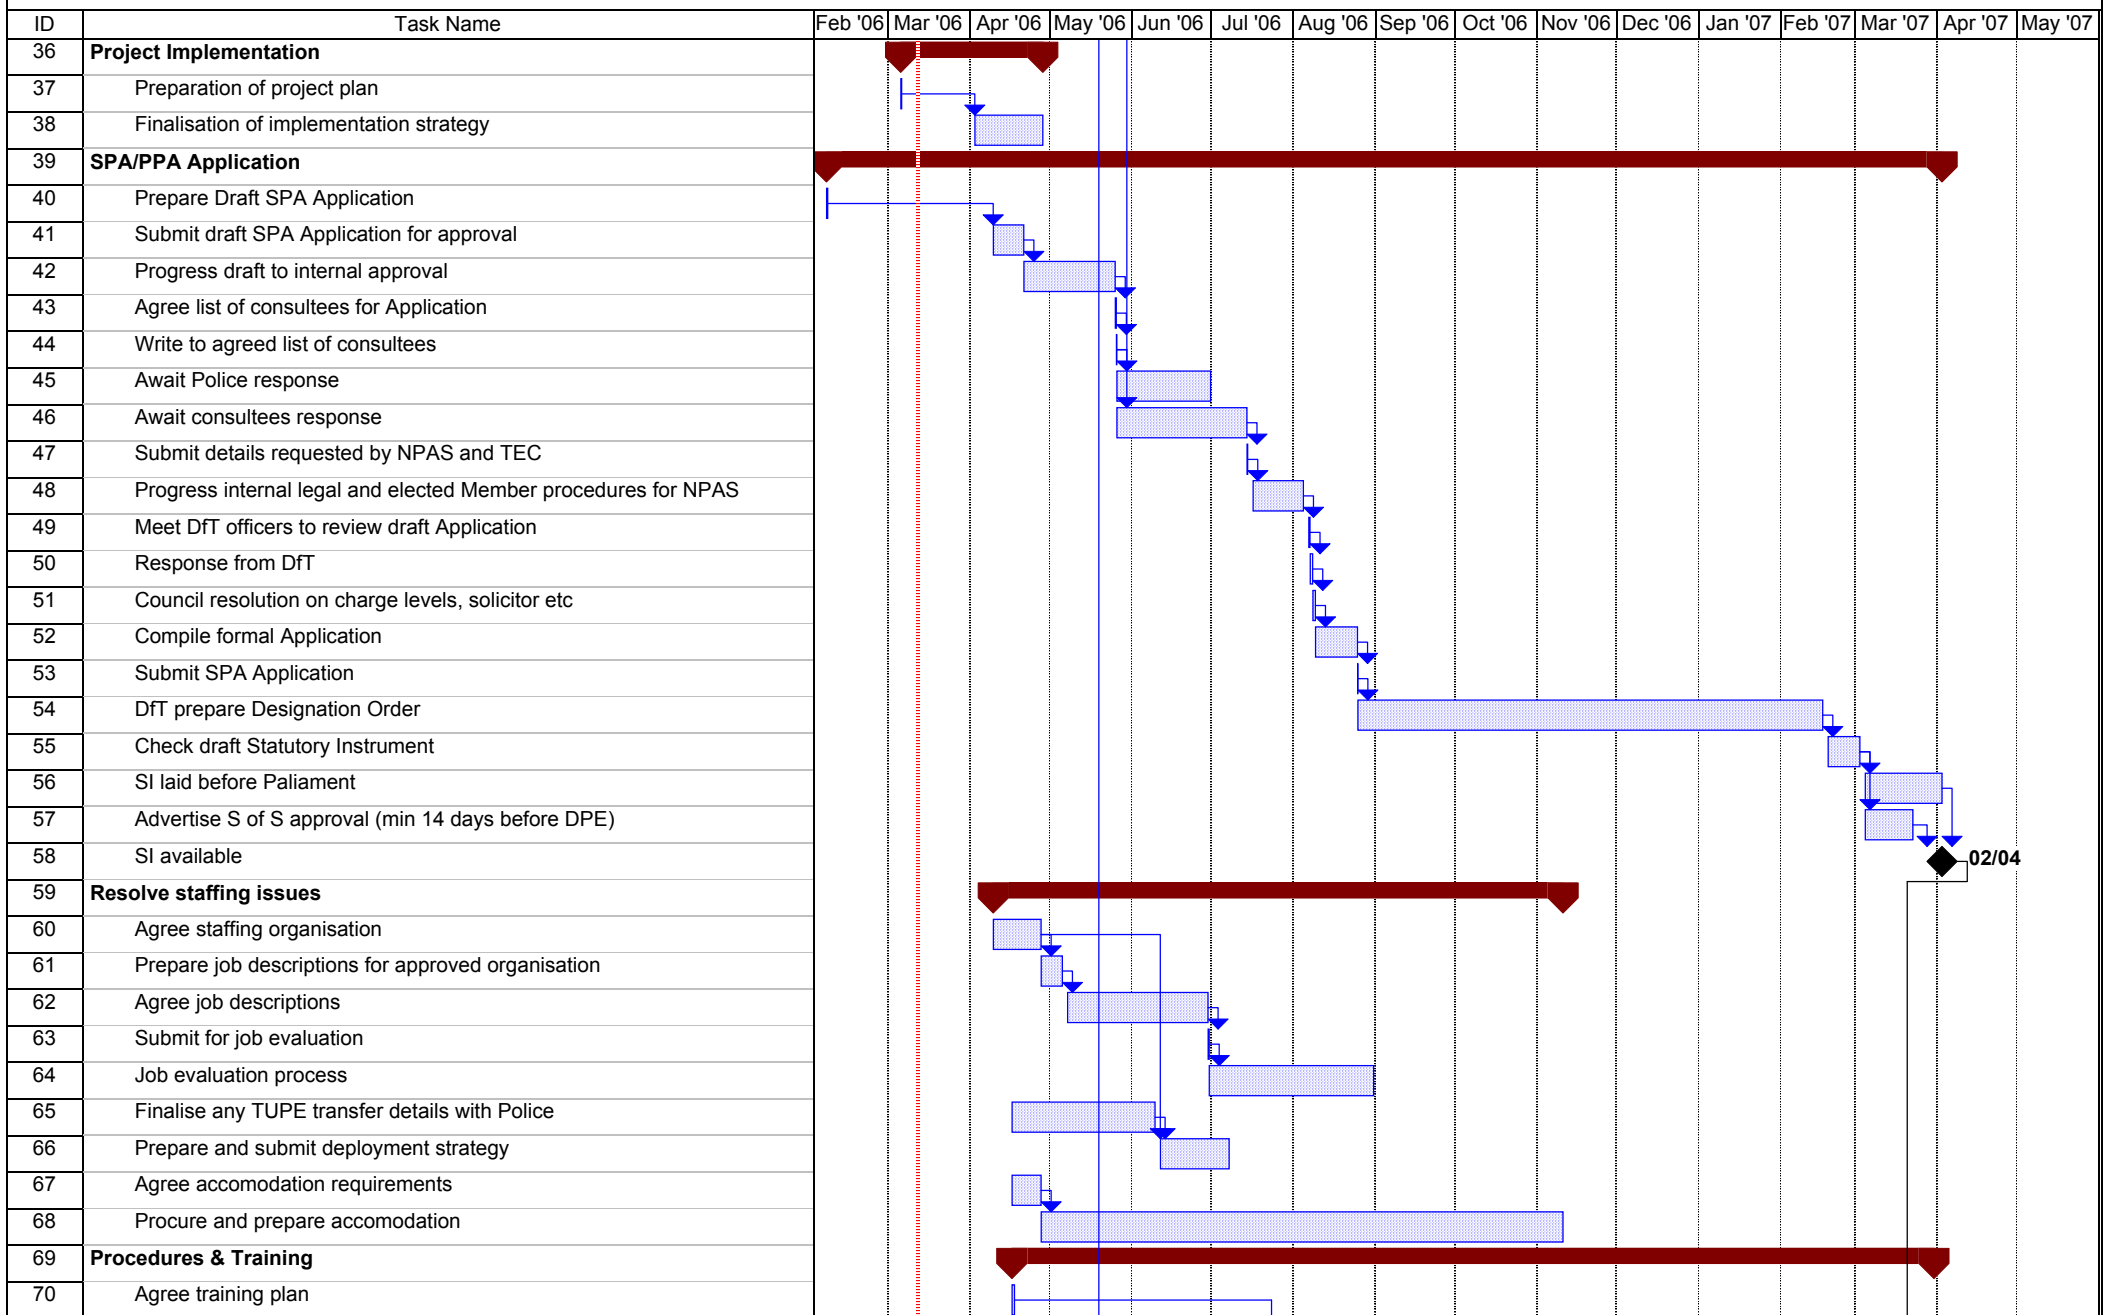

ISLE OF WIGHT COUNCIL - IMPLEMENTATION OF DECRIMINALISED PARKING ENFORCEMENT

ISLE OF WIGHT COUNCIL - IMPLEMENTATION OF DECRIMINALISED PARKING ENFORCEMENT

ISLE OF WIGHT COUNCIL - IMPLEMENTATION OF DECRIMINALISED PARKING ENFORCEMENT

ISLE OF WIGHT COUNCIL - IMPLEMENTATION OF DECRIMINALISED PARKING ENFORCEMENT

ISLE OF WIGHT COUNCIL - IMPLEMENTATION OF DECRIMINALISED PARKING ENFORCEMENT