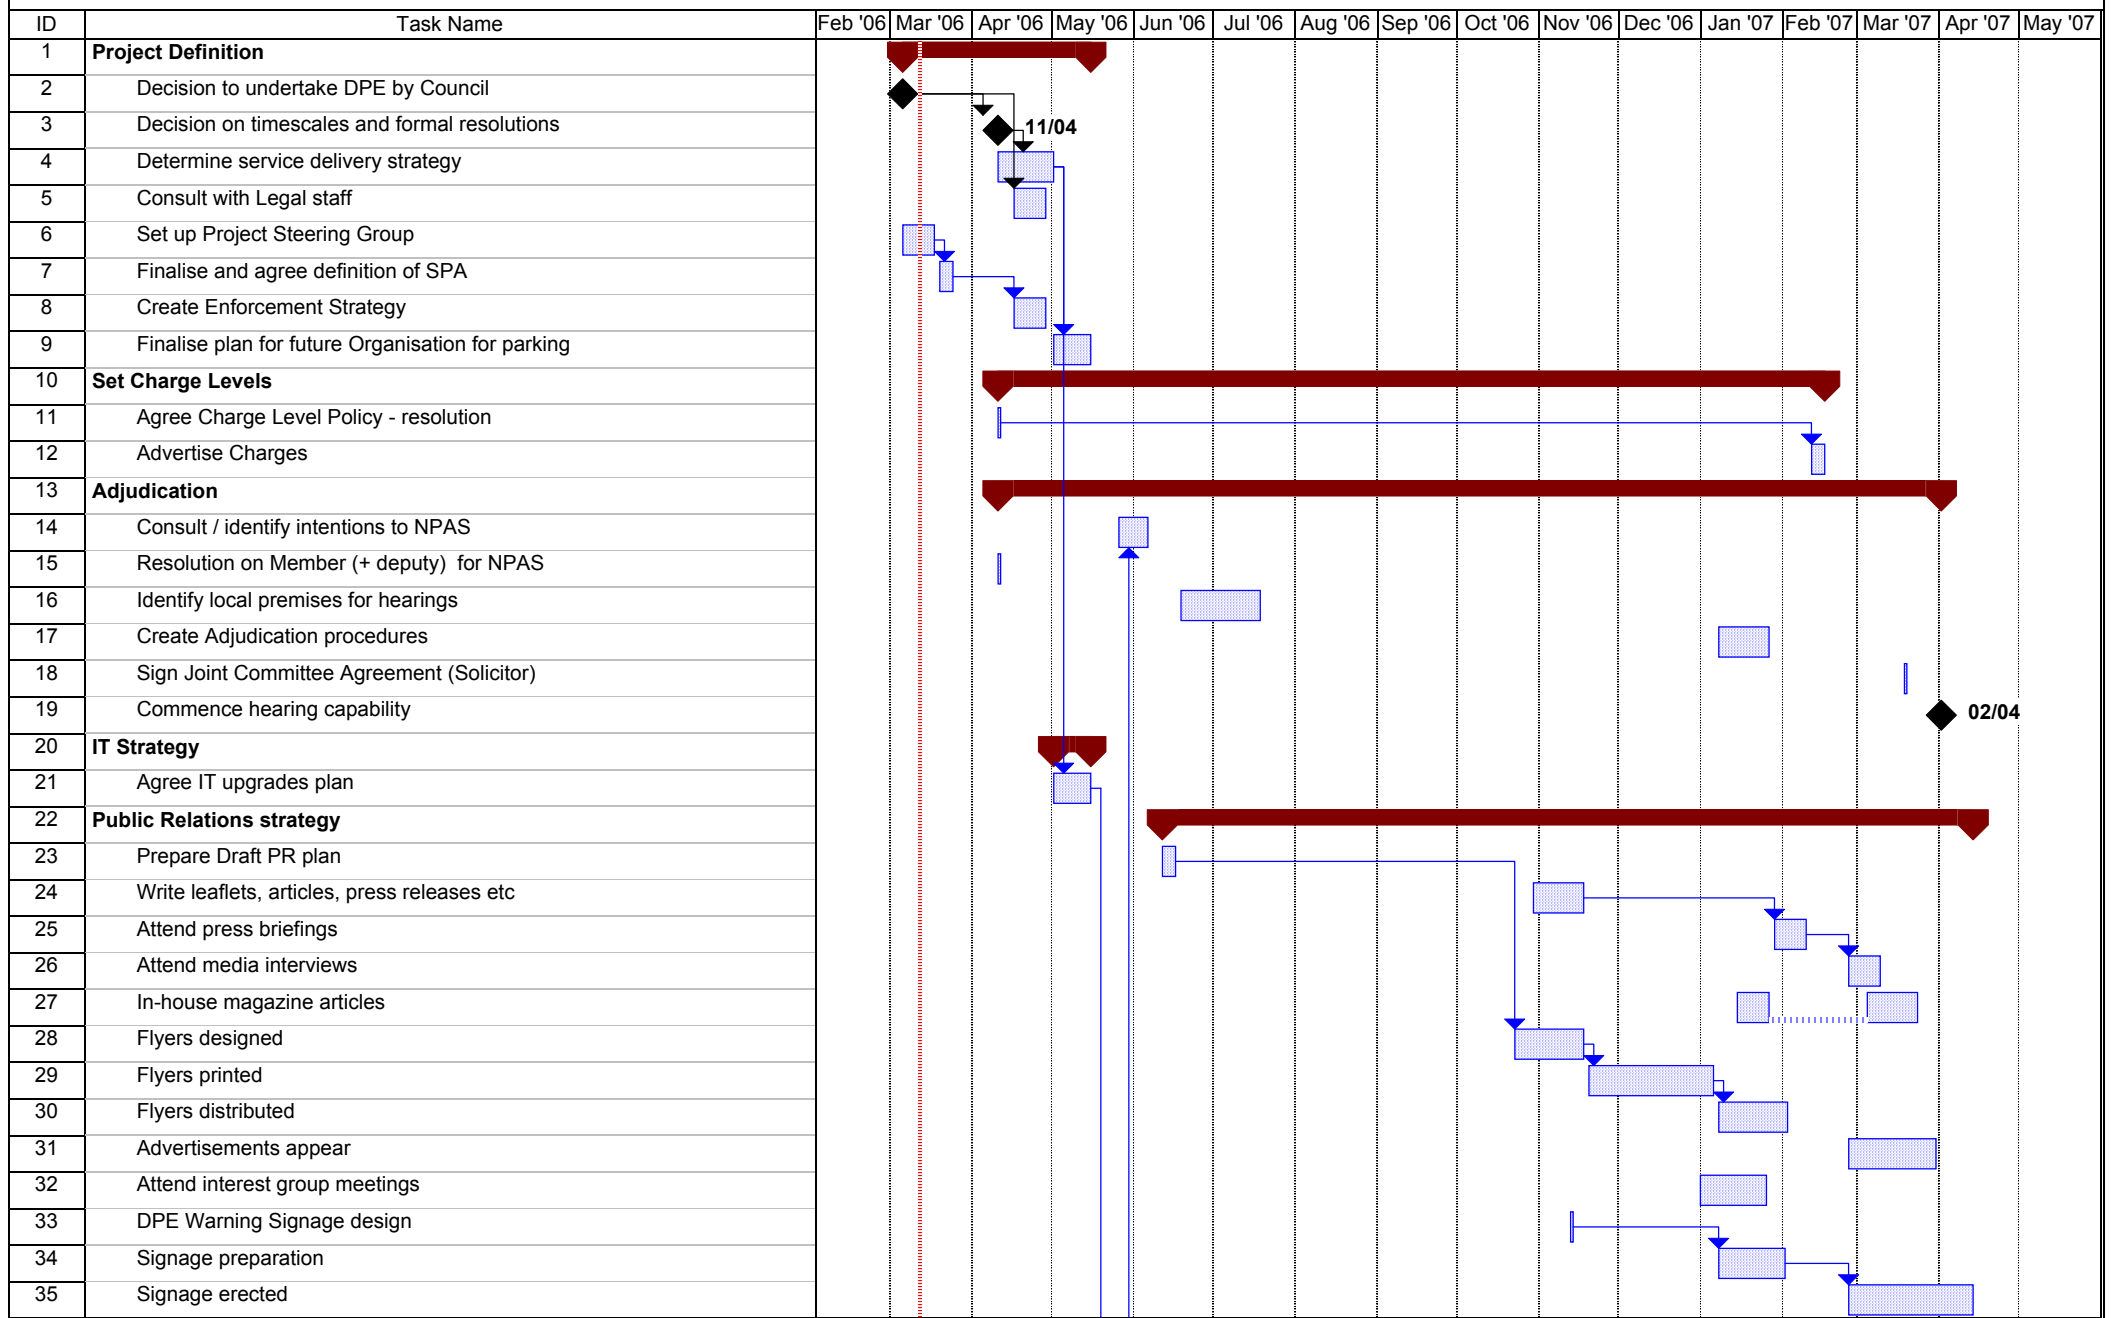

ISLE OF WIGHT COUNCIL - IMPLEMENTATION OF DECRIMINALISED PARKING ENFORCEMENT

ISLE OF WIGHT COUNCIL - IMPLEMENTATION OF DECRIMINALISED PARKING ENFORCEMENT

ISLE OF WIGHT COUNCIL - IMPLEMENTATION OF DECRIMINALISED PARKING ENFORCEMENT

ISLE OF WIGHT COUNCIL - IMPLEMENTATION OF DECRIMINALISED PARKING ENFORCEMENT

ISLE OF WIGHT COUNCIL - IMPLEMENTATION OF DECRIMINALISED PARKING ENFORCEMENT