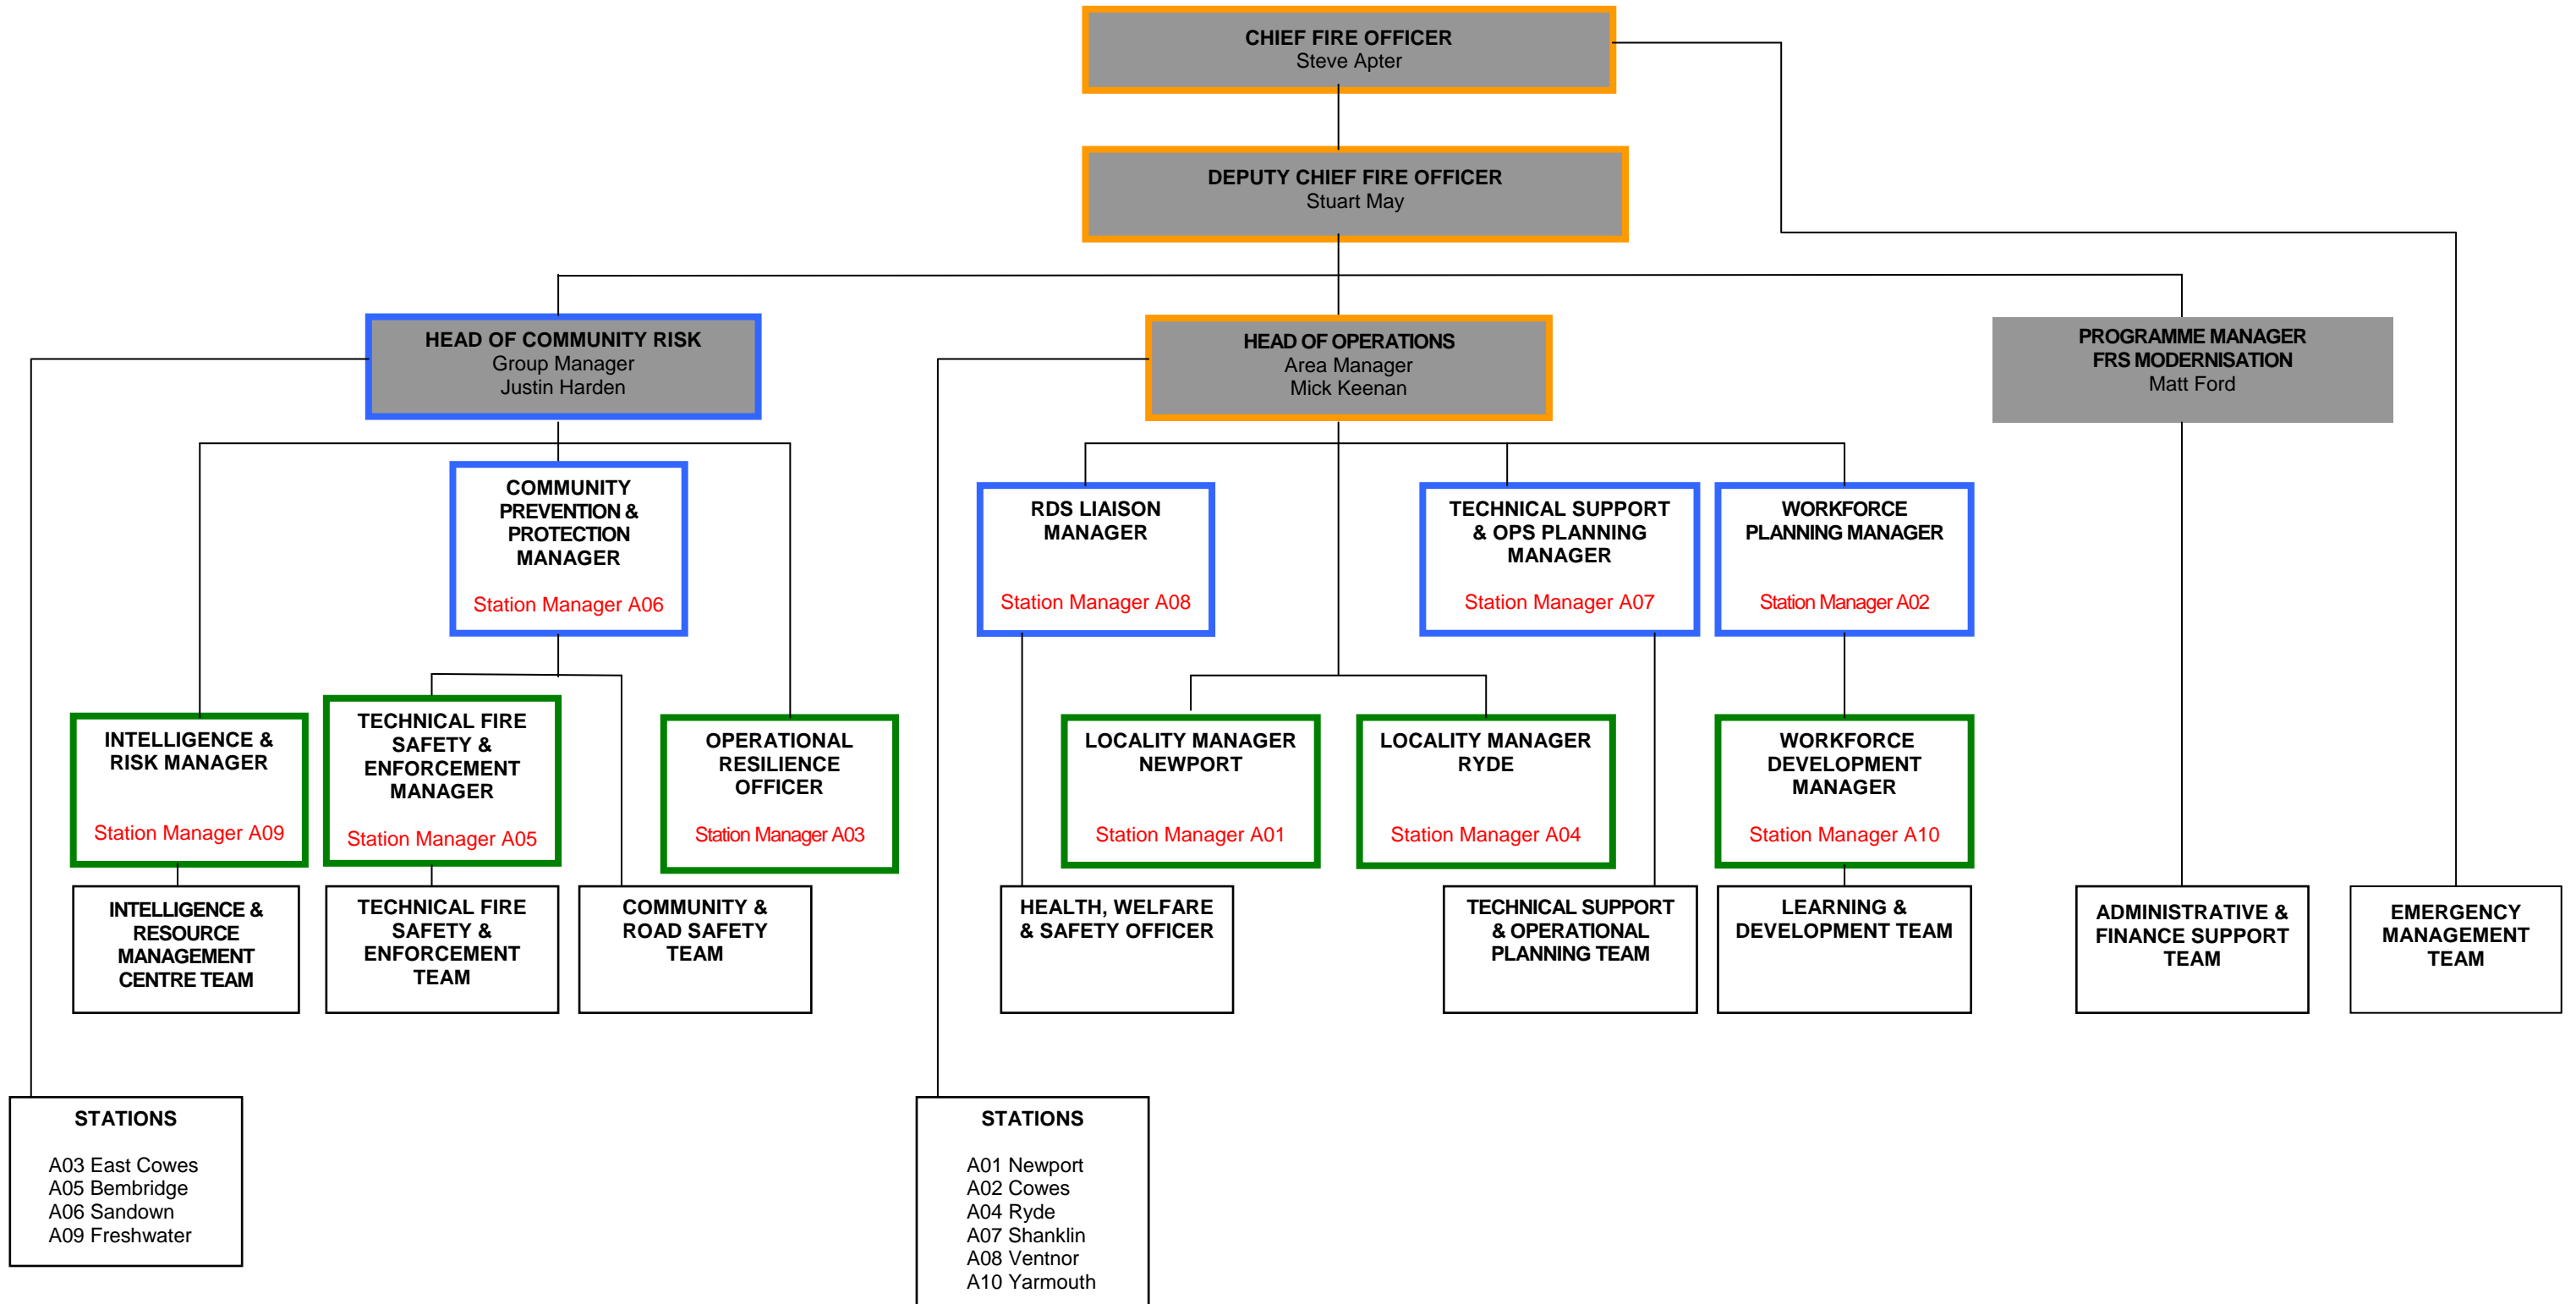

# ISLE OF WIGHT FIRE AND RESCUE SERVICE

## ENSURING COMMUNITIES FEEL SAFER...

Organisational Structure as at 25 June 2012