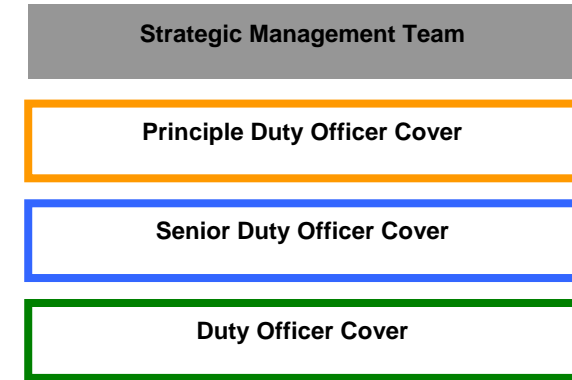

Organisational Structure as at 25 June 2012